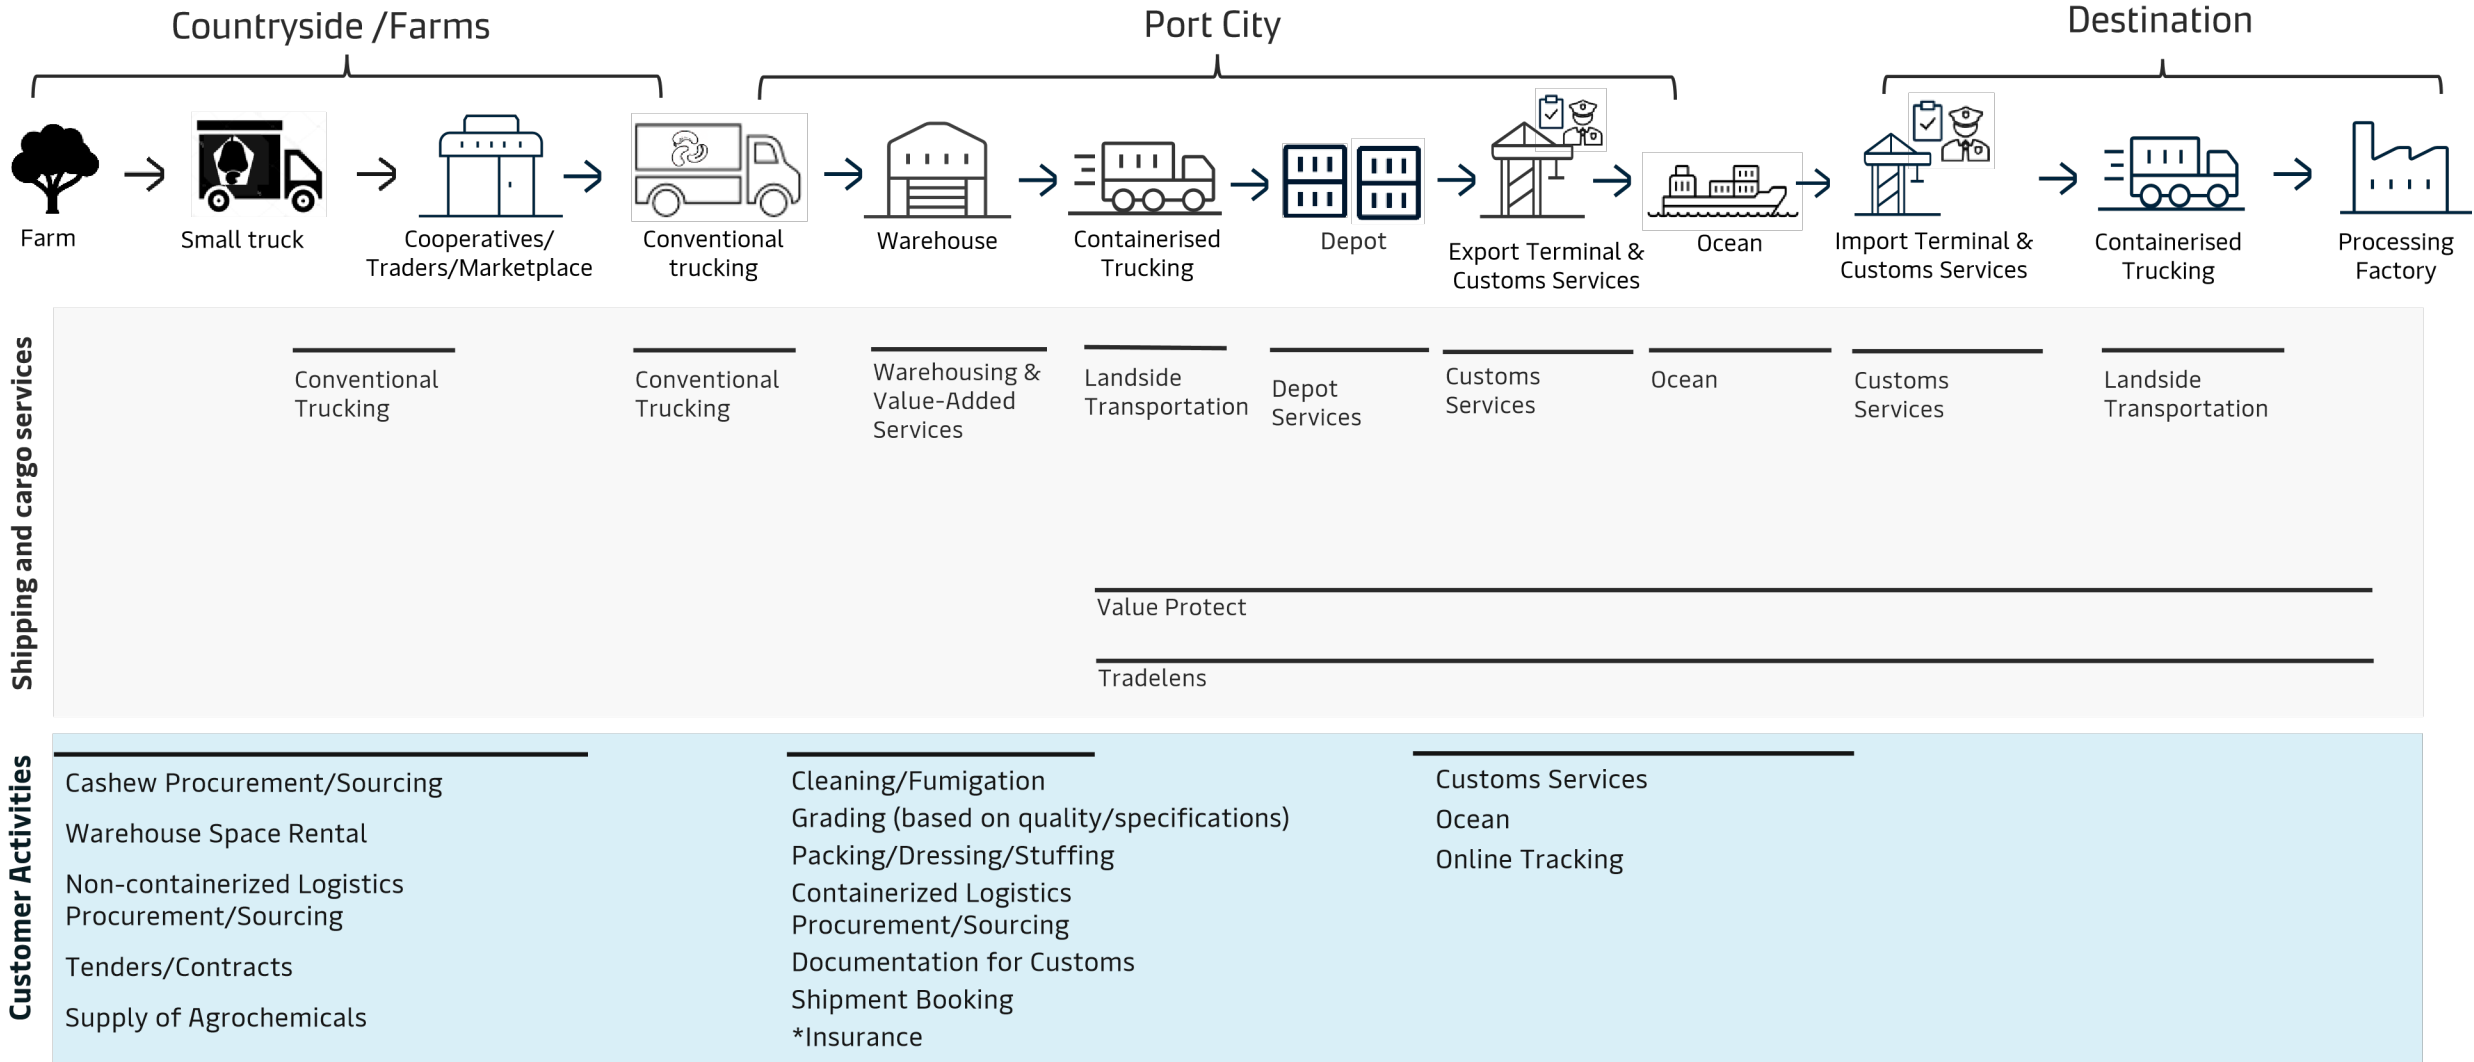

MAERSK's Integrated Logistics & Supply Chain Solutions

Jean Christophe Schmidt
Area Sales Manager CWA

16th February 2022

Integrated Logistics & Supply Chain Flow

*Insurance is mostly procured by HQ of customers in Singapore, Dubai, or Hong Kong (sometimes India)